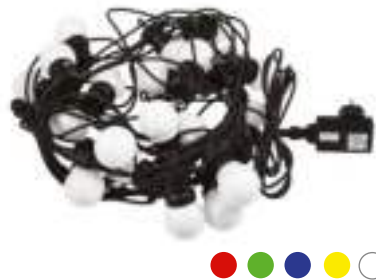

IP44

EUROLITE BL-10 E-27 Belt light chain

Light chain, multicolor

- Can also be used as indirect illumination
- Creates a pleasant atmosphere
- For indoor and outdoor use

No. 50499020

Technical specifications:

IP44

EUROLITE LED BL-10 G45 Belt light chain

Colorful party LED light chain for outdoor use

- Energy-saving light chain with changeable LED bulbs
- Colors: blue, yellow, green, red, orange
- Splash-proof for outdoor applications (IP44)
- 10 colored, nearly indestructible plastic bulbs (E-27/G45) with 7 LEDs each
- Ready for connection with 150 cm feed line
- Total length 10.8 m
- Incl. 2 spare lamps

No. 50499023

Technical specifications:

Power supply:	230 V AC, 50 Hz ~
Power consumption:	70 W
Power rating:	40 W per socket, max. 400 W
Protection grade:	IP 44
LED lamp:	E-27/G45, 7 W (each LED lamp with 7 LEDs)
Number of LED lamps:	10
Chain total length:	10.8 m
Connection cable length:	1.5 m
Distance between lamps:	1 m
Weight:	2 kg

NEW RGBW IP44

EUROLITE LED BL-20 G50 Belt light chain

Colorful party LED light chain for the ideal decoration

- Energy-saving light chain with LED bulbs
- 20 LED bulbs with 5 LEDs in RGBYW create colorful lightplays
- At every LED bulb there is a mounting-hanger for easier installation
- With a push of the button on the controller you can change the 8 programs
- Splash-proof for outdoor applications (IP44)