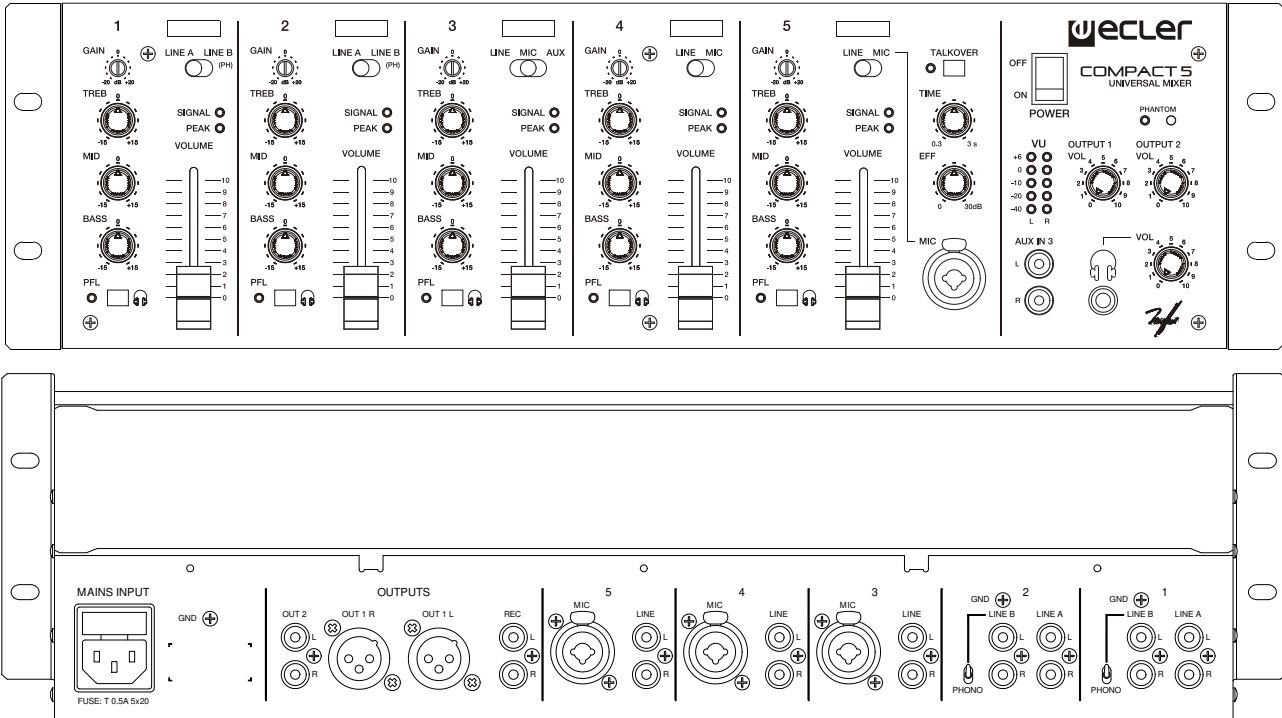

MECHANICAL DIAGRAMS

All product characteristics are subject to variation due to production tolerances. NEEC AUDIO BARCELONA S.L. reserves the right to make changes or improvements in the design or manufacturing that may affect these product specifications.
Motors, 166-168 08038 Barcelona - Spain - (+34) 932238403 information@ecler.es www.ecler.com